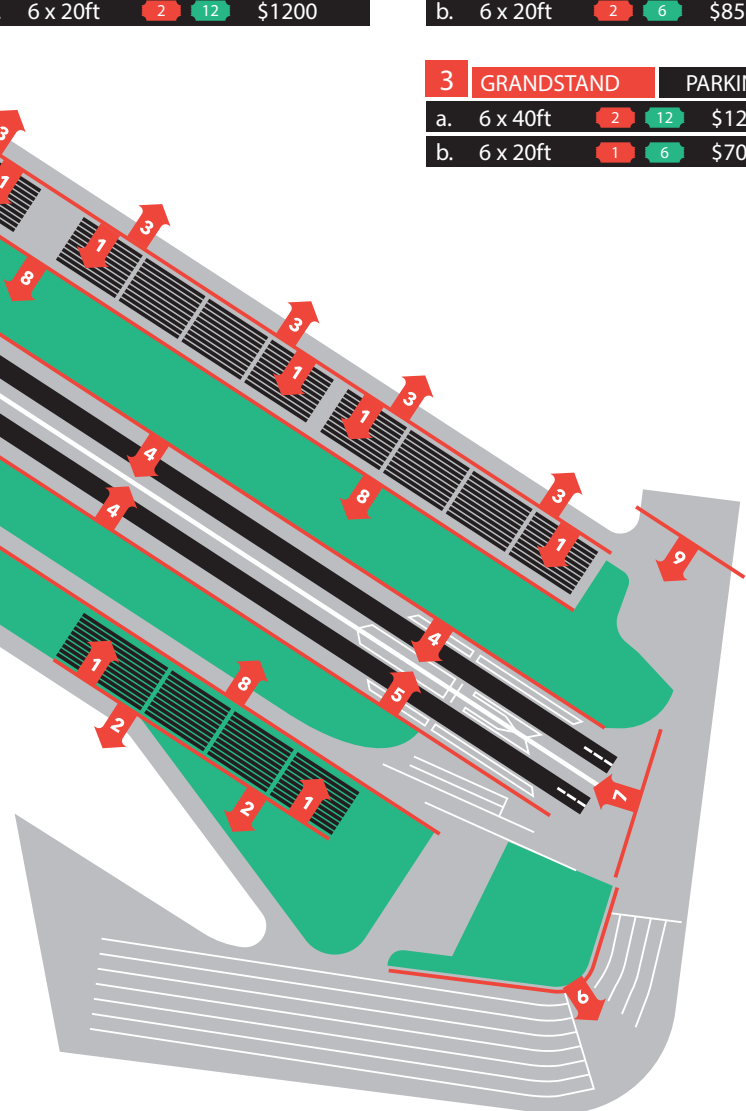

MISSION RACEWAY PARK DRAGSTRIP

SPONSORSHIP
SPOTS

| 1 | GRANDSTAND | RACE TRACK |
|----|------------|-------------|
| a. | 6 x 40ft | 2 24 \$1800 |
| b. | 6 x 20ft | 2 12 \$1200 |

| 2 | GRANDSTAND | PIT SIDE |
|----|------------|-------------|
| a. | 6 x 40ft | 2 12 \$1400 |
| b. | 6 x 20ft | 2 6 \$850 |

*price per pair

| 5 | TRACK | STARTING LINE |
|---|---------|---------------|
| | 2 x 8ft | 2 8 \$1000 |

*price per pair

| 6 | TRACK | STAGING LINE |
|---|---------|--------------|
| | 3 x 8ft | 1 4 \$400 |

| 7 | WALKWAY BRIDGE |
|---|-----------------------|
| | 6 x 100ft 4 40 \$9500 |

| 8 | FENCE | TRACKSIDE |
|---|---------|-----------|
| | 4 x 8ft | 2 6 \$650 |

| 9 | FENCE | RACER'S GATE |
|---|---------|--------------|
| | 4 x 8ft | 1 4 \$350 |

We include complimentary season and day passes with your ad spend to distribute at your own discretion.

| | | |
|------------|-------|------------|
| 10 | TRACK | GUARD RAIL |
| 2ft x 50ft | 2 | 12 |
| | | \$1500 |