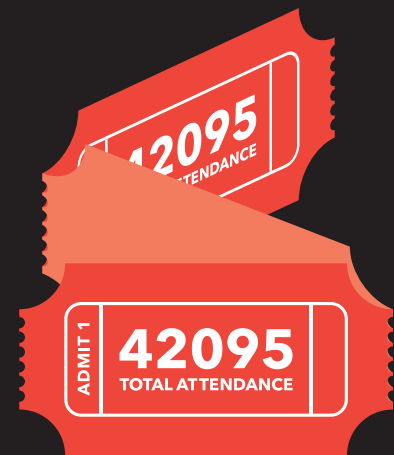

ENTHUSIASTIC AND LOYAL RACING FANS WITH FAMILIES AND DISPOSABLE INCOME.

WE DRIVE
SERIOUS
ENGAGEMENT
AND SUPPORT

209K
WEBSITE
VISITS

41K
FACEBOOK
POSTS
SHARED

TOTAL
CREW
INVOLVED
3762

349K

FACEBOOK
POST REACTIONS

49K
FACEBOOK
COMMENTS

26K
UNIQUE FACEBOOK
FANS

TOTAL CARS RACED

7769

443K
INSTAGRAM
ENGAGEMENTS

0005

BURGERS
SOLD

GENERATIONS OF FANS. GENERATIONS OF RACERS. GENERATIONS OF VOLUNTEERS.