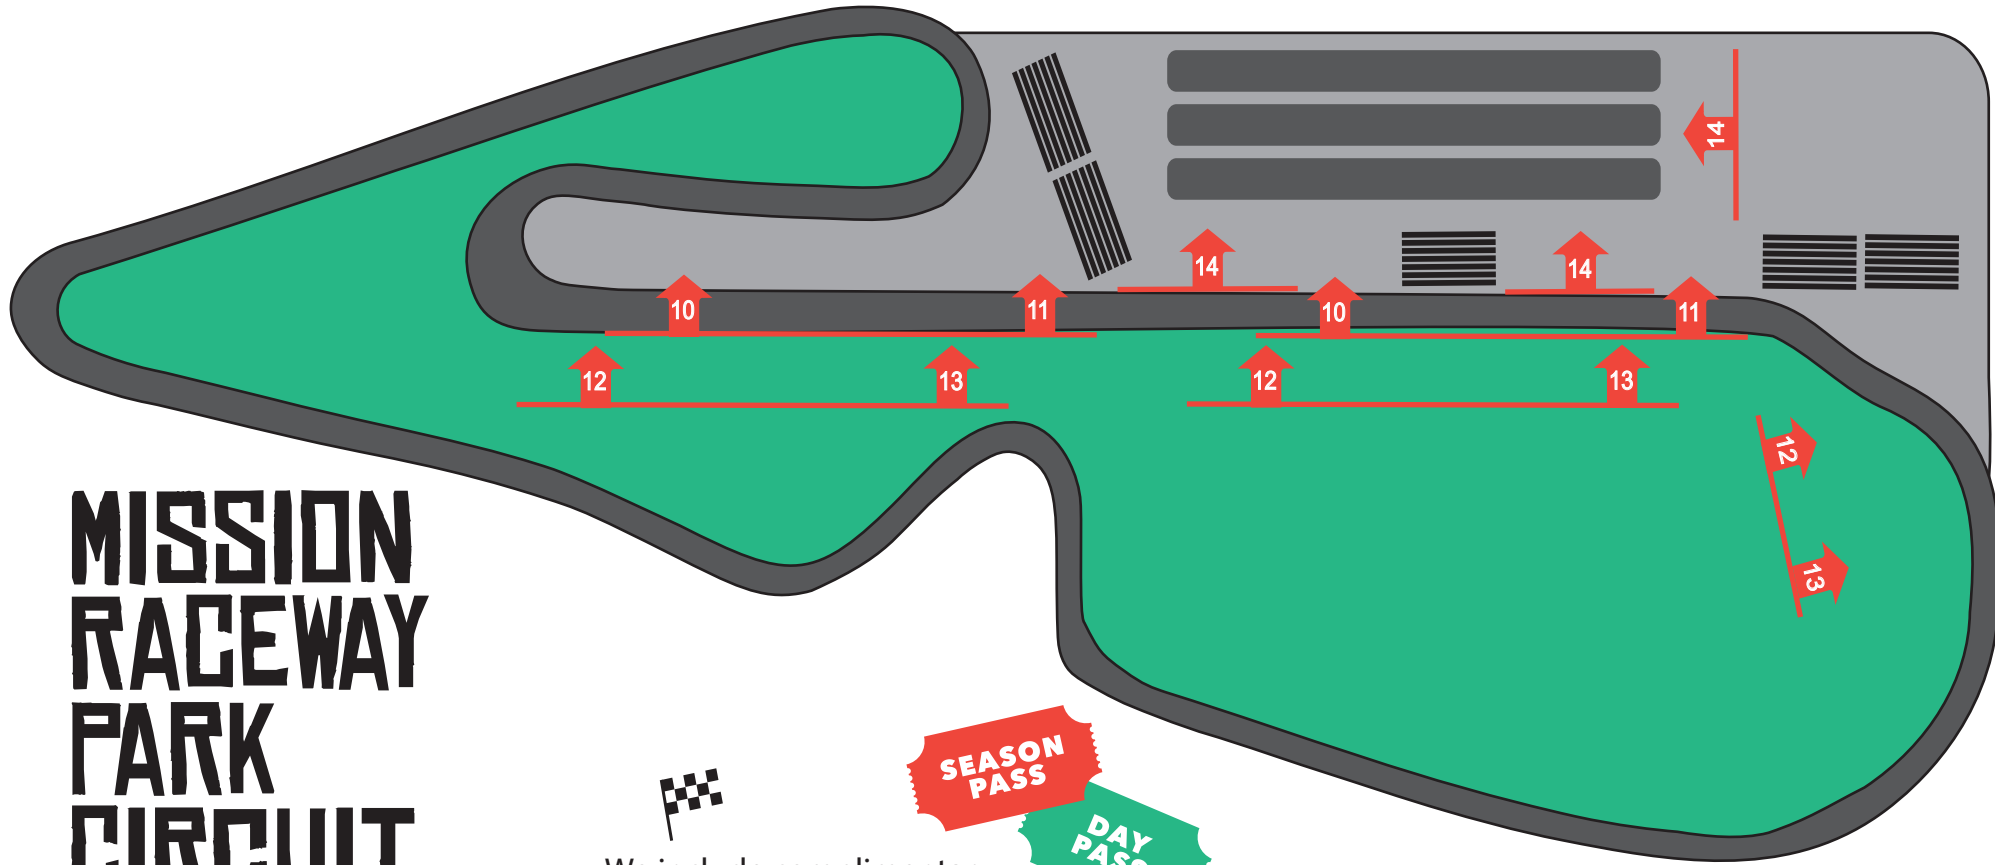

10	TRACK	GUARD RAIL
2ft x 50ft	2	12
		$1500

11	TRACK	GUARD RAIL
2ft x 8ft	1	8
		$600

12	TRACK	TRACKSIDE
6ft x 20ft	2	12
		$1200

13	TRACK	TRACKSIDE
6ft x 40ft	2	24
		$1800

11	FENCE	TRACKSIDE
4ft x 8ft	1	8
		$650

MISSION RACEWAY PARK CIRCUIT

**SPONSORSHIP
SPOTS**

We include complimentary season and day passes with your ad spend to distribute at your own discretion.